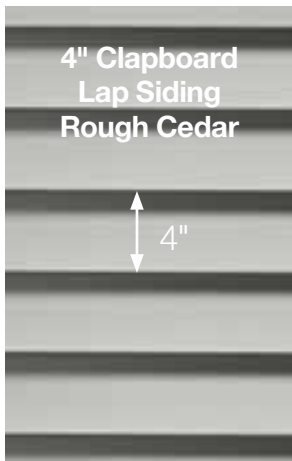

5 Styles. Many great features.

TrueTexture™

CedarBoards utilizes a direct transfer system from real cedar boards for a natural TrueTexture woodgrain finish. Our decorative trim product line offers the look of true wood craftsmanship, too.