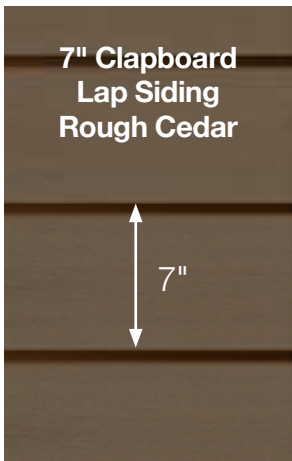

5 Styles. Many great features.

TrueTexture™

CedarBoards utilizes a direct transfer system from real cedar boards for a natural TrueTexture woodgrain finish. Our decorative trim product line offers the look of true wood craftsmanship, too.