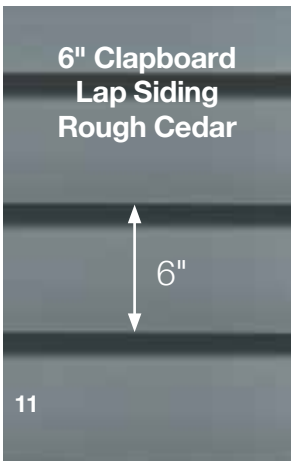

5 Styles. Many great features.

TrueTexture™

CedarBoards utilizes a direct transfer system from real cedar boards for a natural TrueTexture woodgrain finish. Our decorative trim product line offers the look of true wood craftsmanship, too.