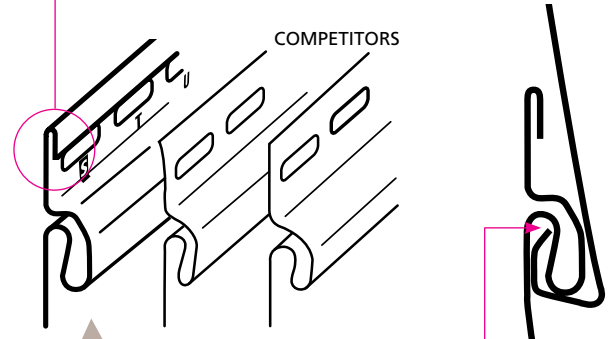

FAST FACTS

LOW GLOSS COLORS	16 Low-Gloss Colors with Coordinating Trim Colors
STYLES AND FINISHES	Triple 3" Woodgrain Clapboard Double 4" Woodgrain Clapboard Double 5" Woodgrain Clapboard Double 4-1/2" Woodgrain Dutchlap
THICKNESS	.040" Nominal
NAIL HEM AND LOCK	STUDfinder™ Installation System RigidForm™ 175 Nail Hem Technology and DuraLock® Post-Formed Lock
PANEL PROJECTION	1/2"
FIRE RATING	Class 1(A)
WARRANTY	Lifetime Limited with PermaColor™ Lifetime Fade Protection

RigidForm™ Technology

RigidForm 175 (rolled-over nail hem) technology stiffens siding for a straighter-on-the-wall appearance and has been tested* to withstand wind load pressures up to 175 mph.

* Wind load rating per VSI wind speed calculation guidelines.

DuraLock® features an oversized rigid tear-drop shape which is substantially larger than many competitors' locks, providing secure installation.

The angular locking leg creates a secure, snap-fit installation, allowing for necessary expansion and contraction.