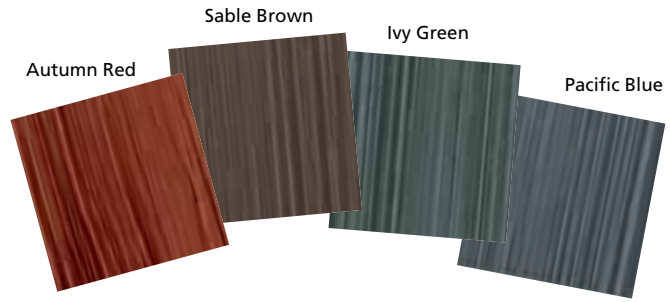

## A Broad Color Palette

With 17 beautiful options, the Northwoods color palette offers unlimited design possibilities! Shades ranging from the soft and subtle to the bright and bold, make it easy to create exteriors that make a statement, or quietly express your personal sense of style.

Choose from light colors that can make your home appear larger, or an overall dark color scheme that can make your home recede. Brighten your home with eye-catching accent shades, unify and simplify your exterior with a monochromatic color scheme, or choose contrasting colors for special areas.

All colors available in Single 7" Straight Edge Rough-Split Shakes and Single 9" Staggered Rough-Split Shakes.

Start exploring preset color combinations and create your own custom exterior with on-line, interactive tools, designed to help you "Visualize Your Home".