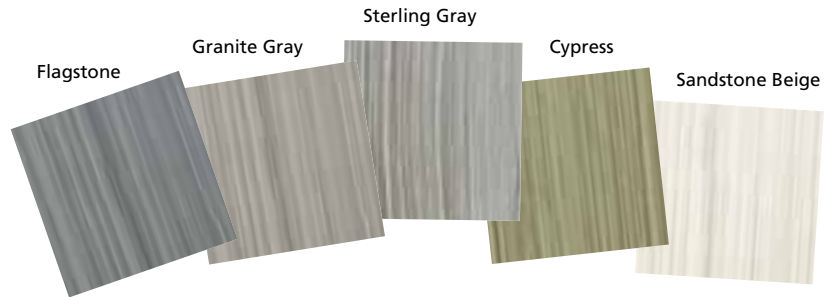

## A Broad Color Palette

With 17 beautiful options, the Northwoods color palette offers unlimited design possibilities! Shades ranging from the soft and subtle to the bright and bold, make it easy to create exteriors that make a statement, or quietly express your personal sense of style.

Choose from light colors that can make your home appear larger, or an overall dark color scheme that can make your home recede. Brighten your home with eye-catching accent shades, unify and simplify your exterior with a monochromatic color scheme, or choose contrasting colors for special areas.

All colors available in Single 7" Straight Edge Rough-Split Shakes and Single 9" Staggered Rough-Split Shakes.

Start exploring preset color combinations and create your own custom exterior with on-line, interactive tools, designed to help you "Visualize Your Home".