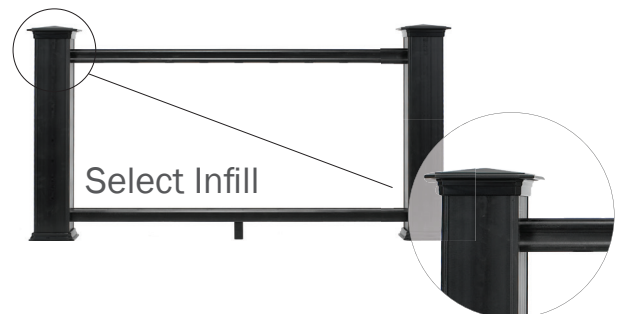

White

Black

Kona®

Mountain Cedar

Brownstone

Slate Gray

Visible Elegance. Hidden Hardware. Smooth Lines.

Smooth lines. Classic colors. Visible elegance. RadianceRail adds a distinctive profile and high-end presence to any deck with a myriad of options to mix and match posts, rails, balusters, and infills. You can also enhance your custom style with lights.

- Scratch resistant polymer cap and composite core
- Four dramatic infill options: composite, aluminum, cable, and glass
- Installs at a 45-degree angle without additional hardware
- Available in 6', 8', or new 10' sections in 36" or 42" rail heights
- Sturdy, solid feel that resembles painted wood
- Post sleeves in 42" and 12' lengths, post caps and post skirts sold separately
- Customize your top rails, bottom rails, infill and post sleeves with easy mix and match options
- Available in six beautiful color options
- 25-year limited warranty for residential applications
- TimberTech products are designed to resist fading. Depending on environmental conditions, colors may change over time, consistent with the warranty guarantees where applicable.

Infill Options

Composite

Aluminum

square & round

CableRail by Feeney®

Glass