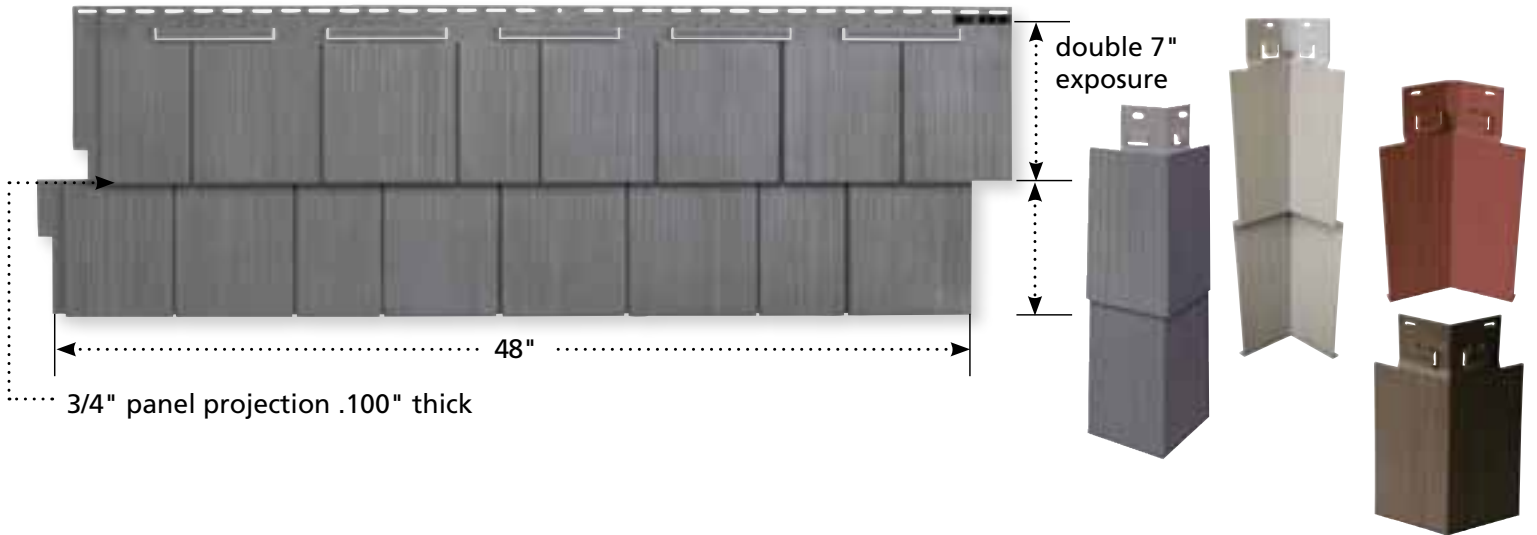

Double 7" Straight Edge Perfection Shingles and Mitered Cornerposts