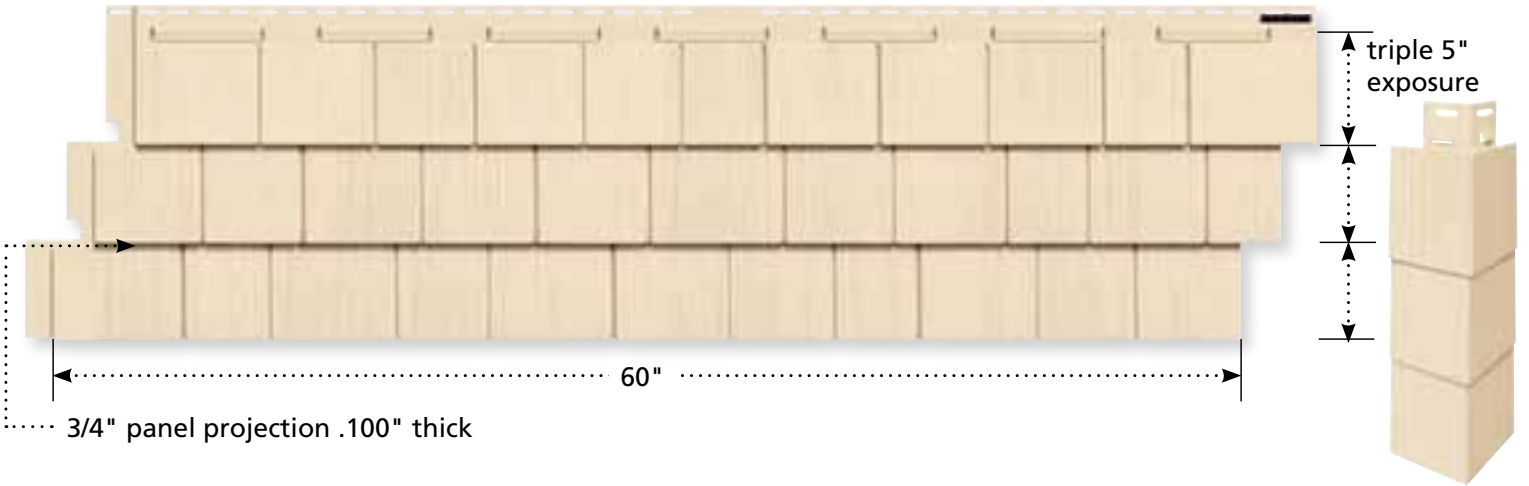

Triple 5" Straight Edge Perfection Shingles and Mitered Cornerpost