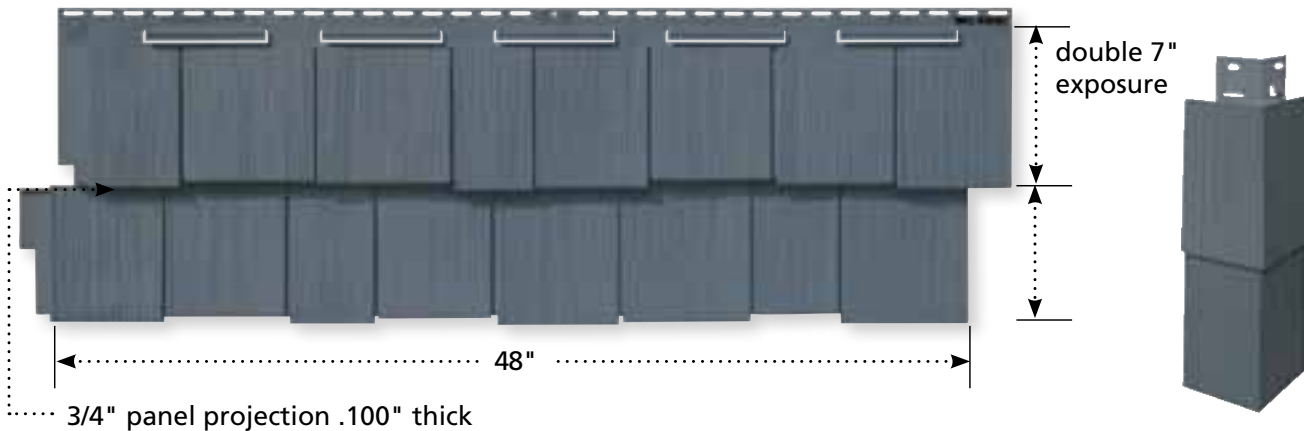

Double 7" Staggered Perfection Shingles and Mitered Cornerpost