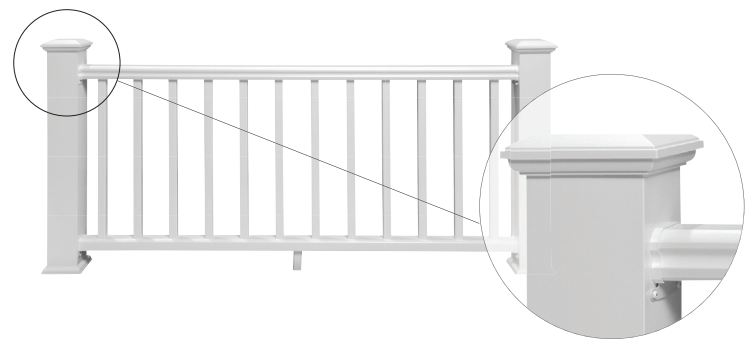

RadianceRail Express®

White

Black

Kona®

Quality Materials. Easy Installation. Affordable Price.

Proven quality. Affordable price. RadianceRail Express provides a high-quality capped wood composite railing system made from the same material as RadianceRail and is available at a best-in-class value. RadianceRail Express combines proven durability with quick, intuitive installation.

- Priced competitively with most vinyl systems
- Available in 6' or 8' sections in 36" or 42" rail heights
- Sturdy, solid feel that resembles painted wood
- Made with the same durable, low-maintenance materials as RadianceRail
- Installs at a 45-degree angle without overhang on the post sleeve
- 4"x4" post sleeve in 39" and 8' lengths, post caps and post skirts sold separately
- Customize your top rails, bottom rails, balusters, and post sleeves with easy mix and match options
- 25-year limited warranty for residential applications
- Gaskets offered for straight sections to hide minor cutting imperfections
- TimberTech products are designed to resist fading. Depending on environmental conditions, colors may change over time, consistent with the warranty guarantees where applicable.