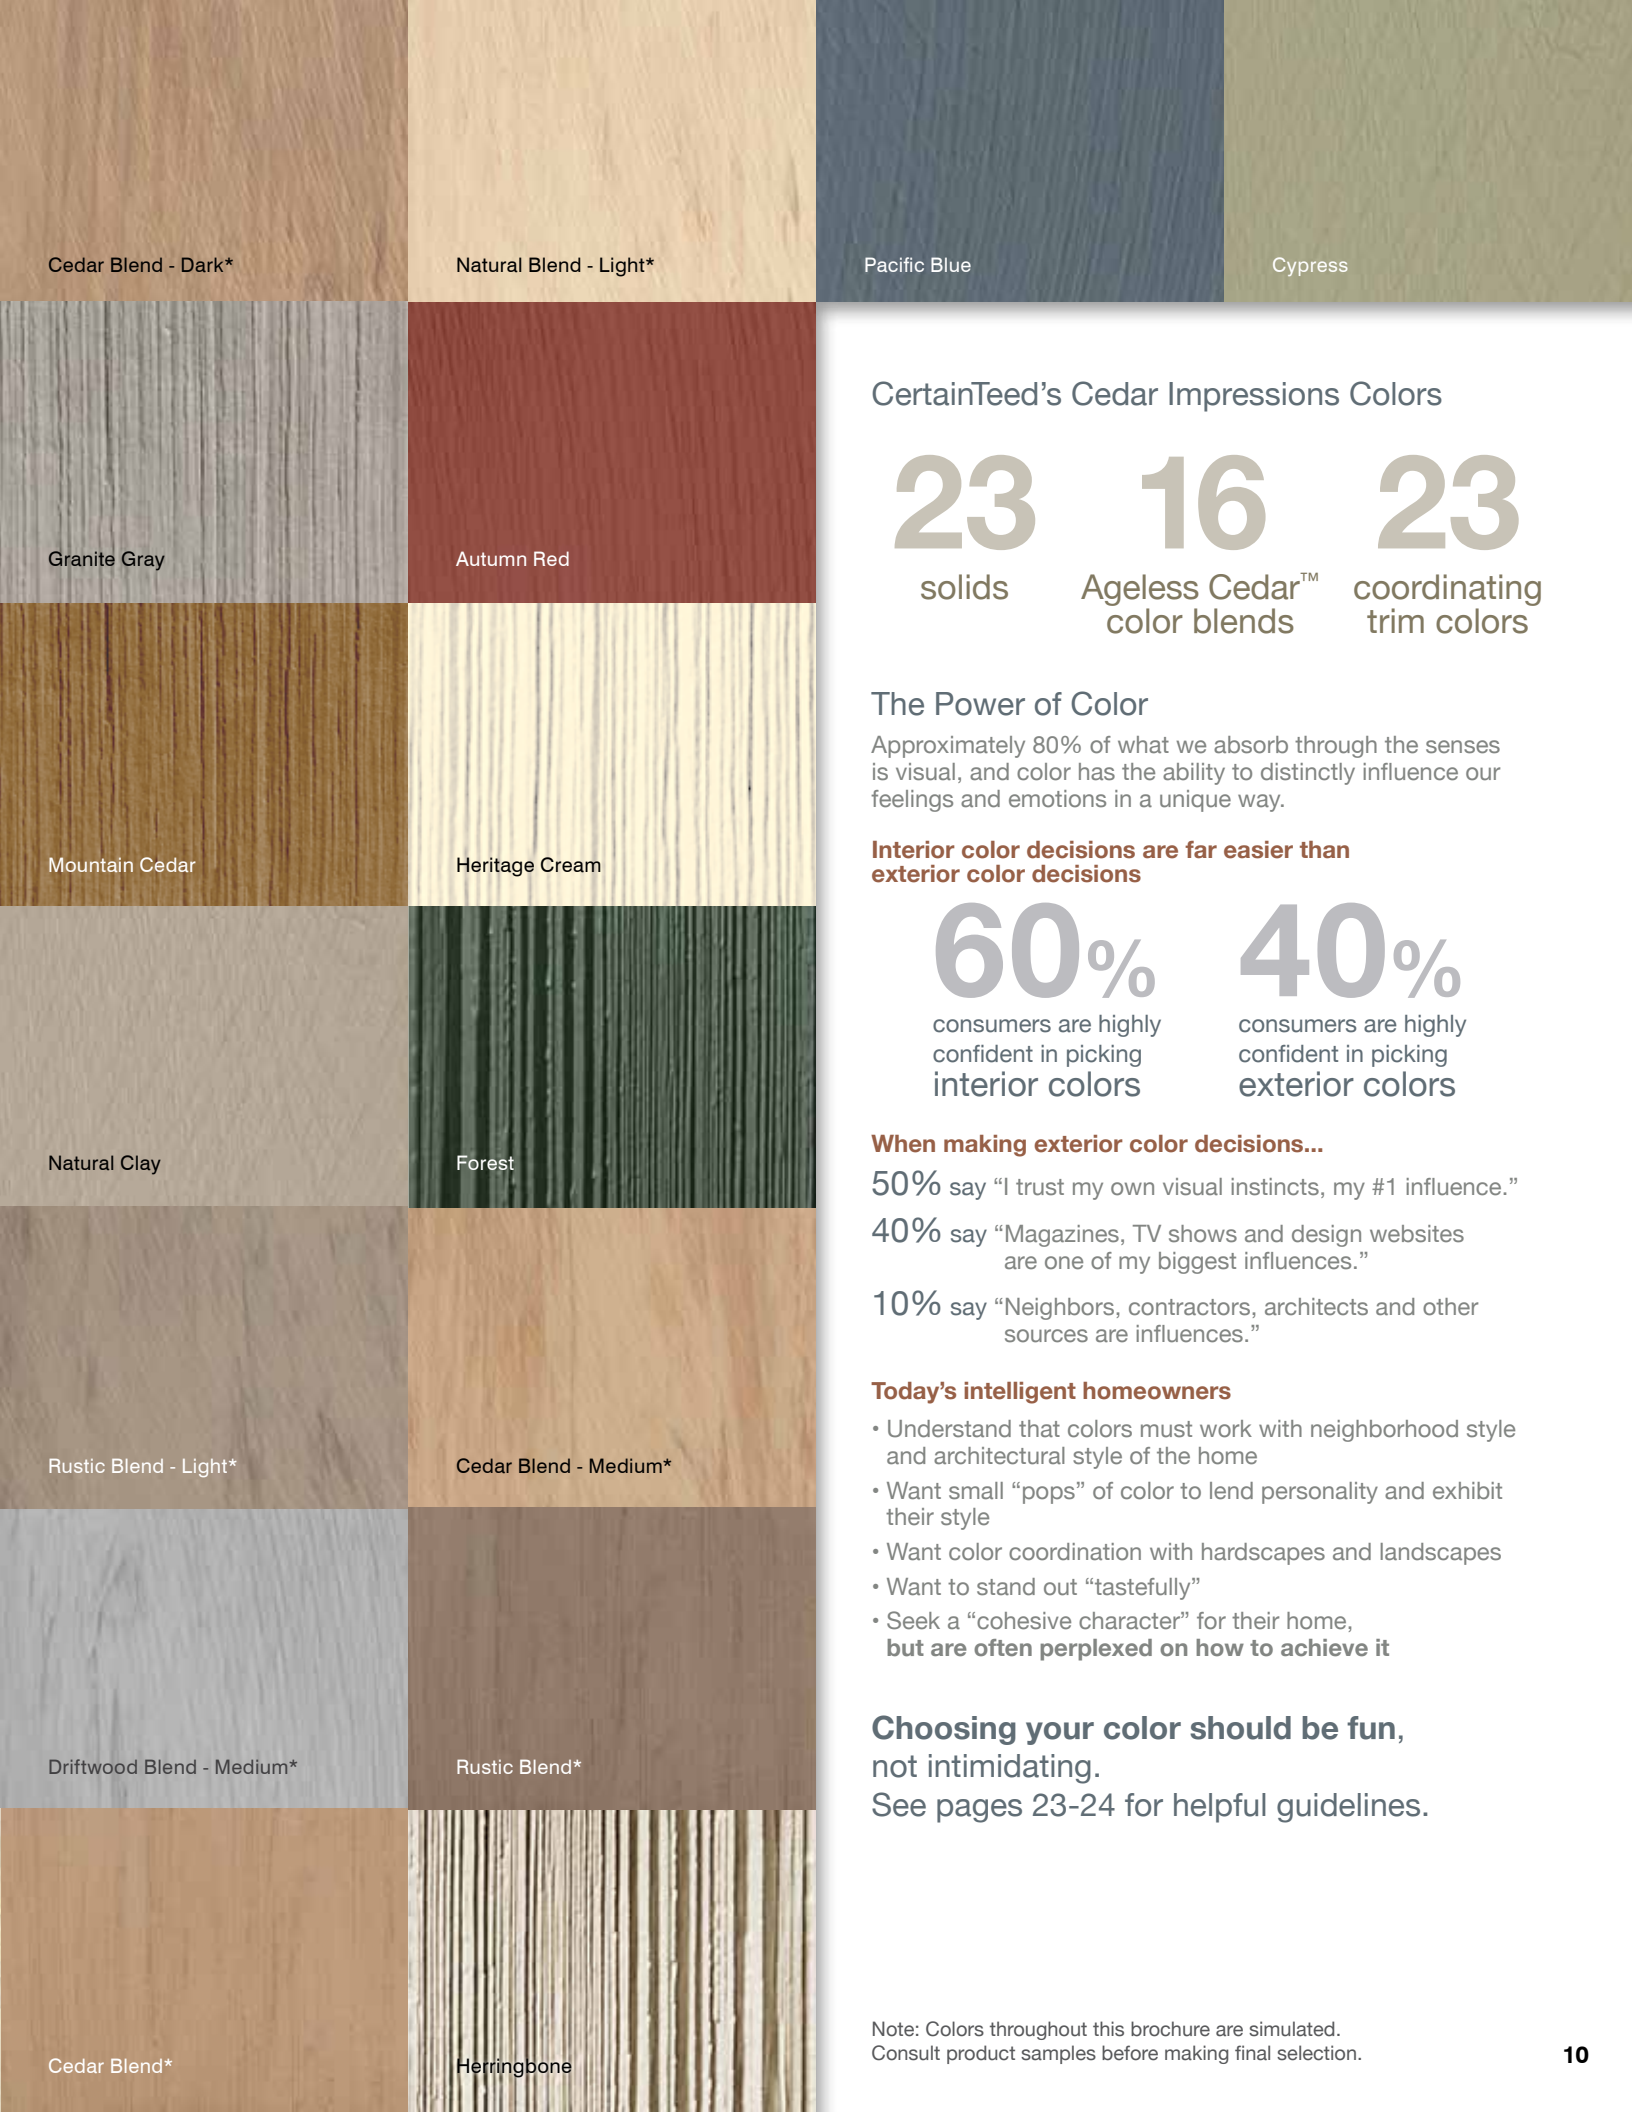

Sable Brown

\*Premium Colors

Natural Blend\*

Flagstone

Buckskin

Natural Blend - Medium\*

Driftwood Blend - Dark\*

Cedar Blend - Light\*

Autumn Yellow

Terra Cotta

Sterling Gray

Spruce

Rustic Blend - Medium\*

Natural Blend - Dark\*

Seagrass

Desert Tan

Cedar Blend - Dark\*

Natural Blend - Light\*

Pacific Blue

Cypress

Granite Gray

Autumn Red

Mountain Cedar

Heritage Cream

▶ Consistent variegated color throughout the panel

\*Premium Colors