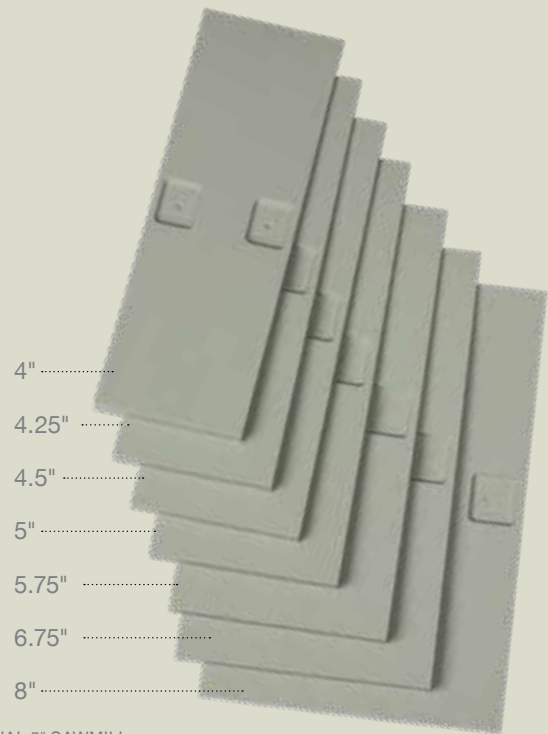

# Sawmill Shingles

Cedar Impressions Sawmill Shingles have molded textures and patterns that replicate the effect of saw blades on real cedar. This texture is reminiscent of cedar cut at sawmills from the earliest years of European settlement throughout New England.

## 7 Shingle widths

All Cedar Impressions Individual 5" Sawmill Shingles come in seven different widths which allow for random installation and one-of-a-kind designs.

INDIVIDUAL 5" SAWMILL

Individual 5"  
Sawmill Shingles

Rustic Blend Balanced Mix

5" STRAIGHT EDGE SAWMILL

Deep Panel  
Projection

A 3/4" panel projection for excellent rigidity and straighter-on-the-wall performance. Also, enhanced shadow lines for better aesthetics.