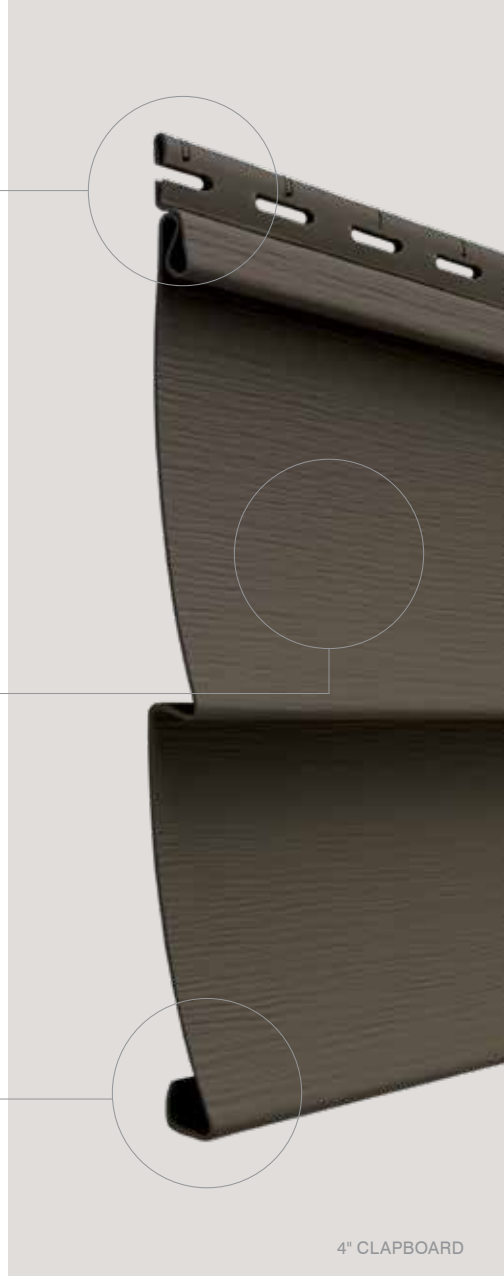

RigidForm™ Technology

RigidForm 210 (rolled over) nail hem technology stiffens siding for a straighter-on-the-wall appearance. Designed and tested to withstand windload pressures up to 210 mph.

Authentic Textures

Select cedar (woodgrain) or freshly painted (smooth) finishes.

DuraLock®

This locking system snaps tight for a secure fit.

5 Styles. Great features.

Low Maintenance

High quality vinyl does not absorb moisture or rot.

5" CLAPBOARD

4-1/2" CLAPBOARD

3" CLAPBOARD

Restoration Classic consists of traditional styles with European roots: Clapboard and Dutchlap. The Clapboard style is the most traditional and found in all parts of the United States and the Dutchlap style provides strong shadow lines and is highly popular in the Mid-Atlantic region.