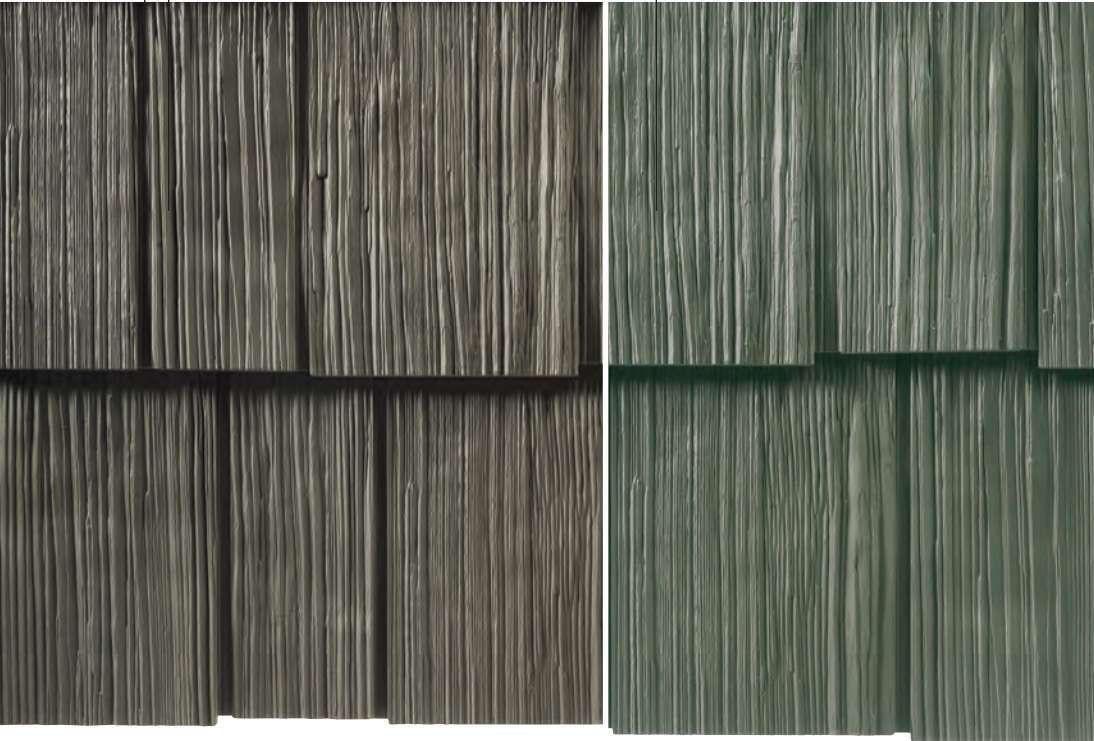

### SOLID CEDAR COLORS

The look of freshly painted cedar shakes.

### PERFECTION SHINGLE

Random gaps and refreshed, realistic rough cedar-grain texture replicate the appearance of real cedar shingles.