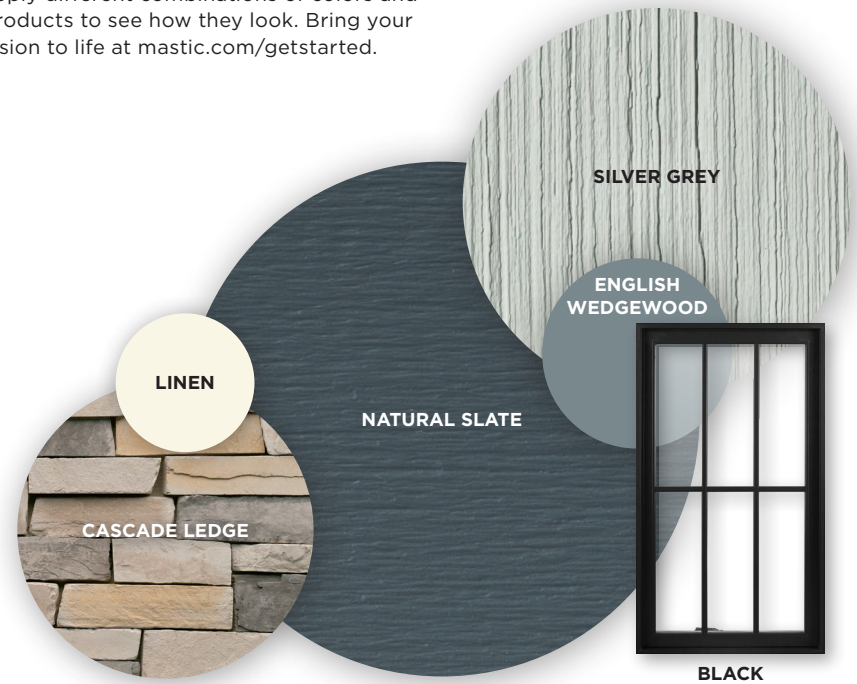

BRANDY WOOD

D4 DL

MAHOGANY

D4 DL

RED BRICK

D4 DL

SolarDefense Reflective Technology™
Our newest, darkest colors are protected from fading and heat build-up by an advanced, patent-pending process that ensures lasting color and outstanding durability.

DEEP COLORS

RUGGED CANYON **PREMIUM**

D4 DL D5

DEEP GRANITE **PREMIUM**

D4 DL D5

ENGLISH WEDGEWOOD **PREMIUM**

D4 DL D5

QUIET WILLOW **PREMIUM**

D4 DL D5

Explore the possibilities.

With our interactive design tool, you can apply different combinations of colors and products to see how they look. Bring your vision to life at mastic.com/getstarted.

CLASSIC COLORS

LIGHT COLORS